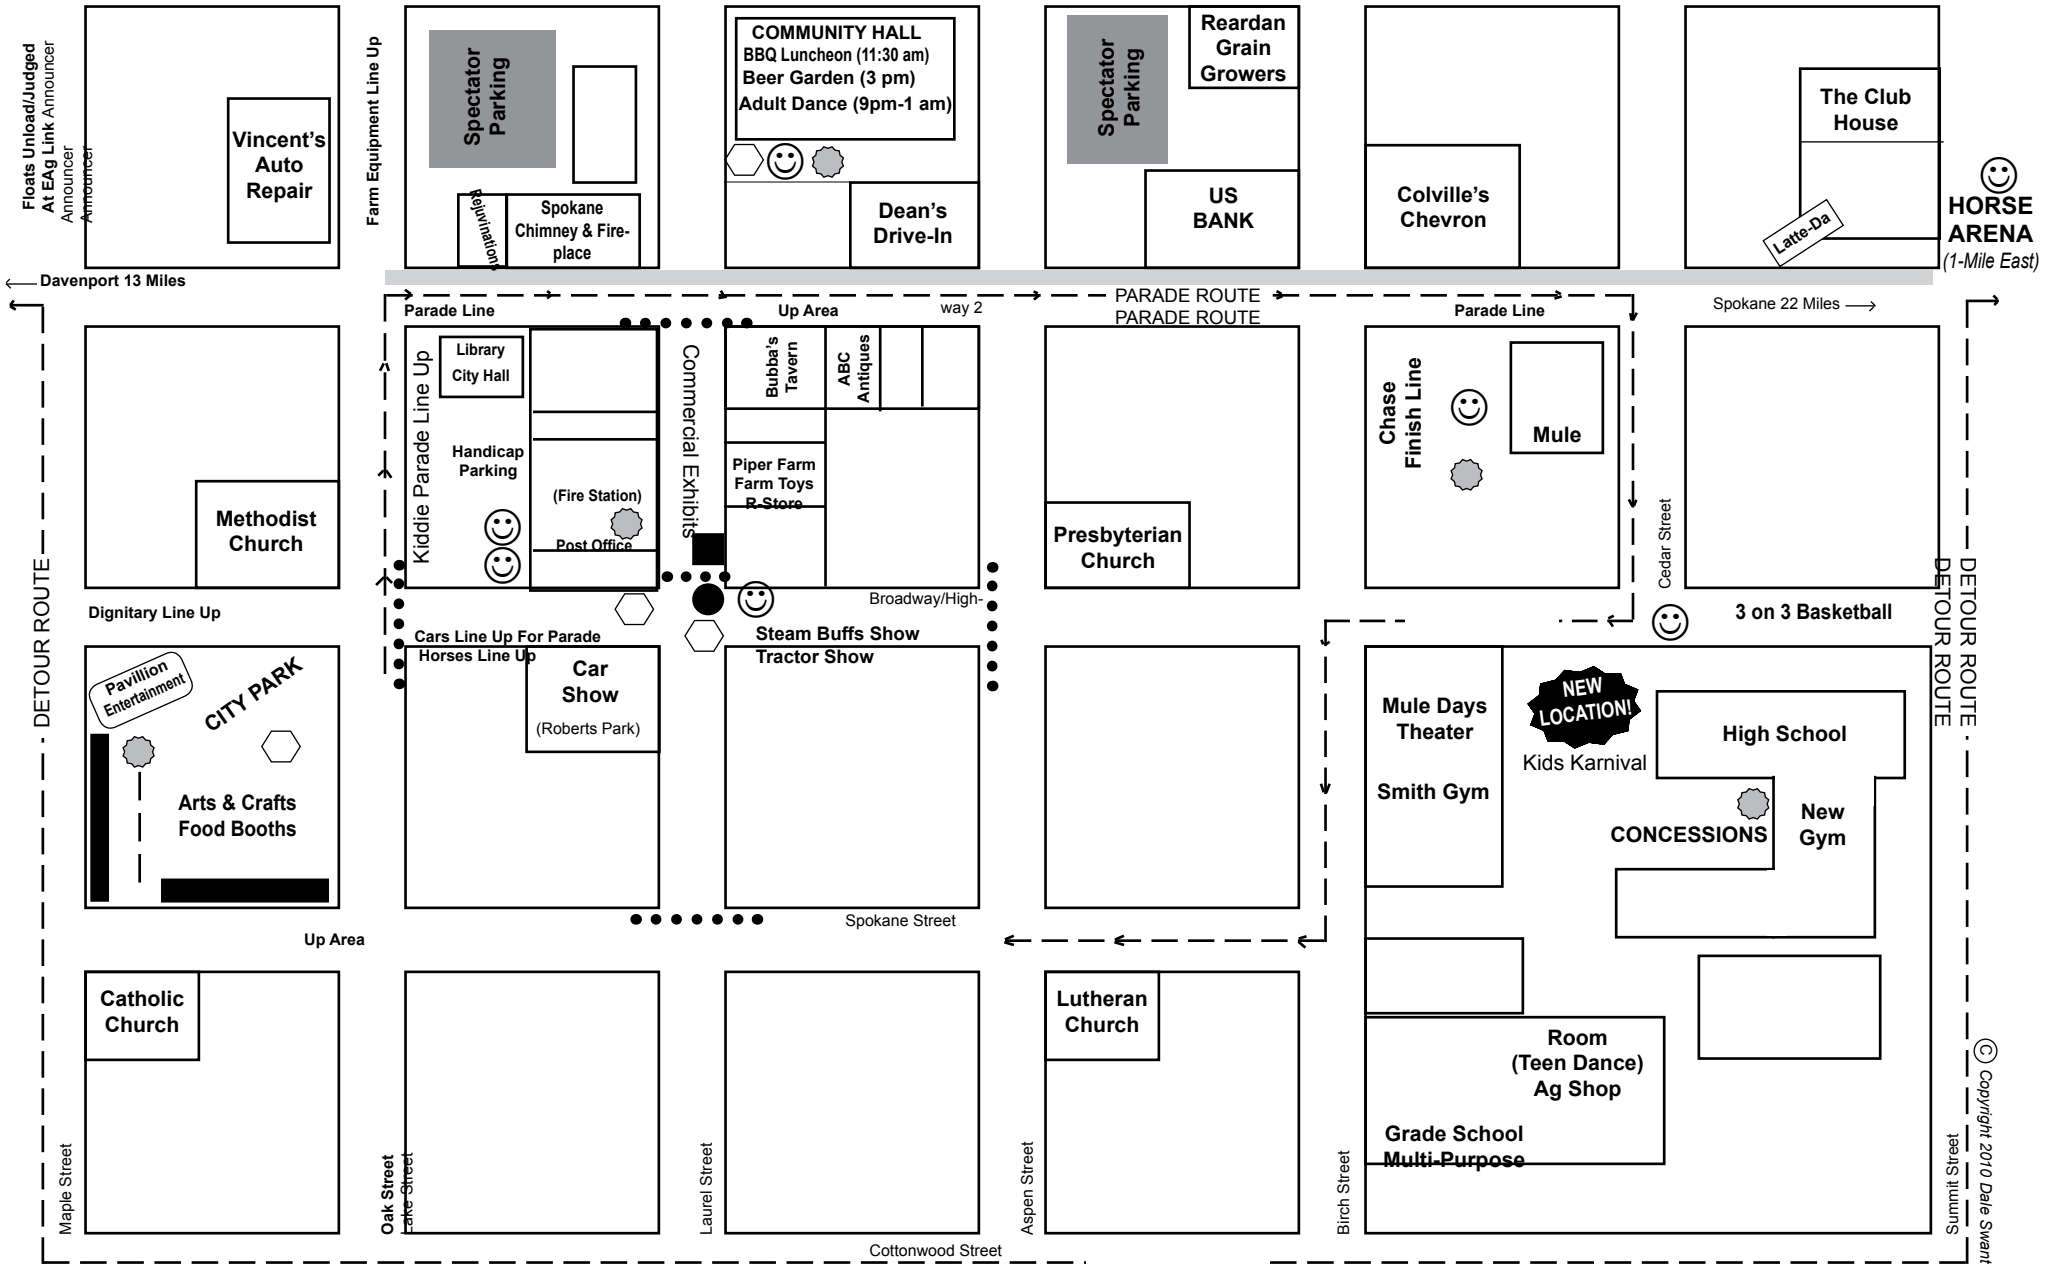

2010 REARDAN MULE DAYS PARADE ROUTE AND EVENT LOCATIONS

- Information, Souvenirs, First Aid
- Craft Show Exhibitor Parking
- Commercial Exhibits
- Street Blocked After Parade
- ☺ Restrooms
- ⬡ Food Concessions
- ▬ No Parking During The Parade
- ☼ Games For Kids

HORSE ARENA
(1-Mile East)

DETOUR ROUTE

Copyright 2010 Dale Swart
trestis turns