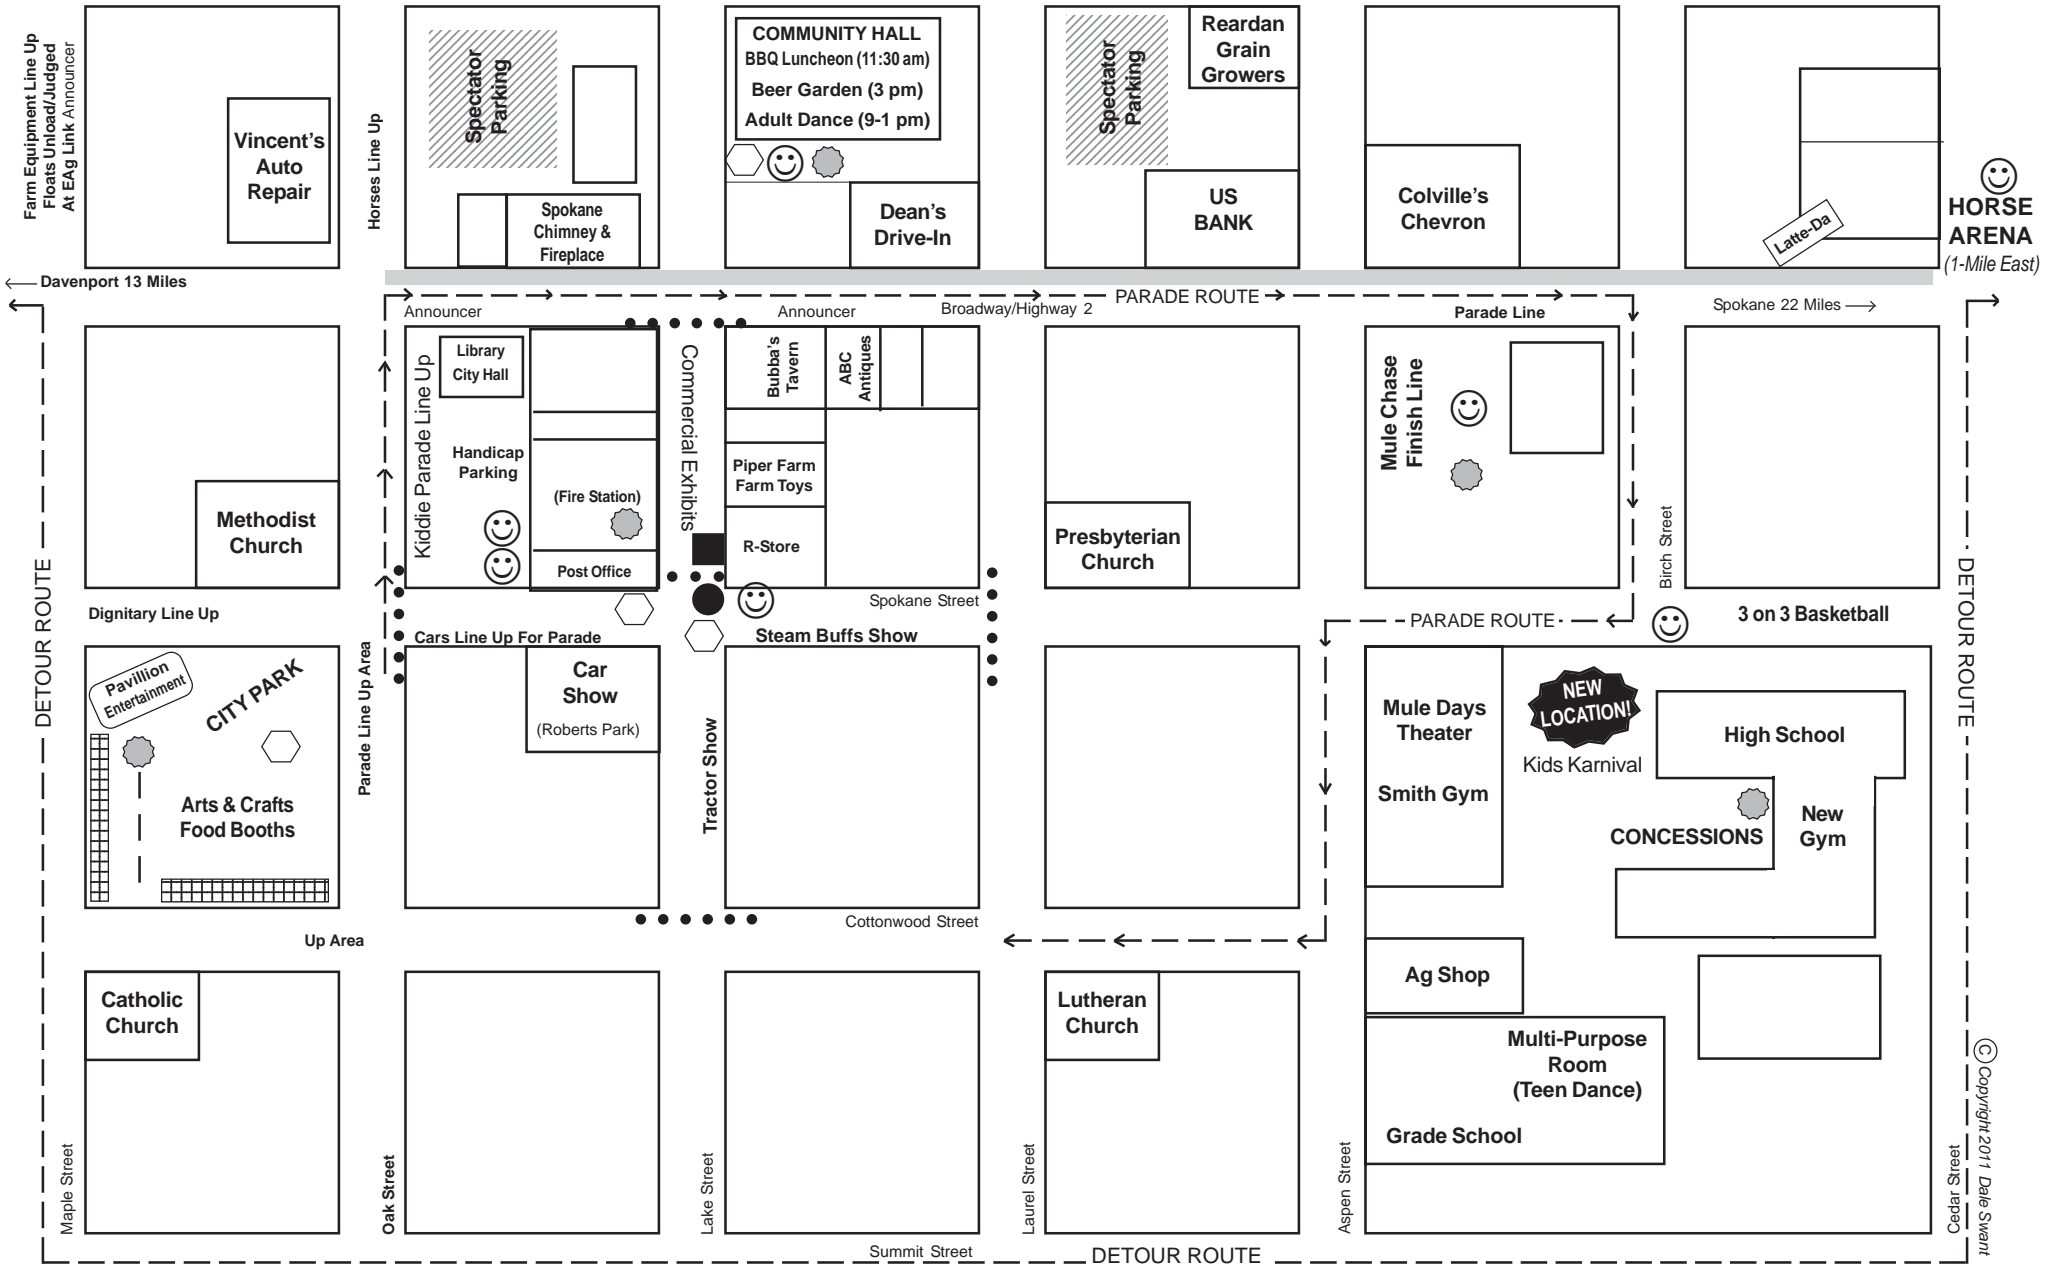

2011 REARDAN MULE DAYS PARADE ROUTE AND EVENT LOCATIONS

-  Information, Souvenirs, First Aid
-  Craft Show Exhibitor Parking
-  Commercial Exhibits
-  Street Blocked After Parade
-  Restrooms
-  Food Concessions
-  No Parking During The Parade
-  Games For Kids