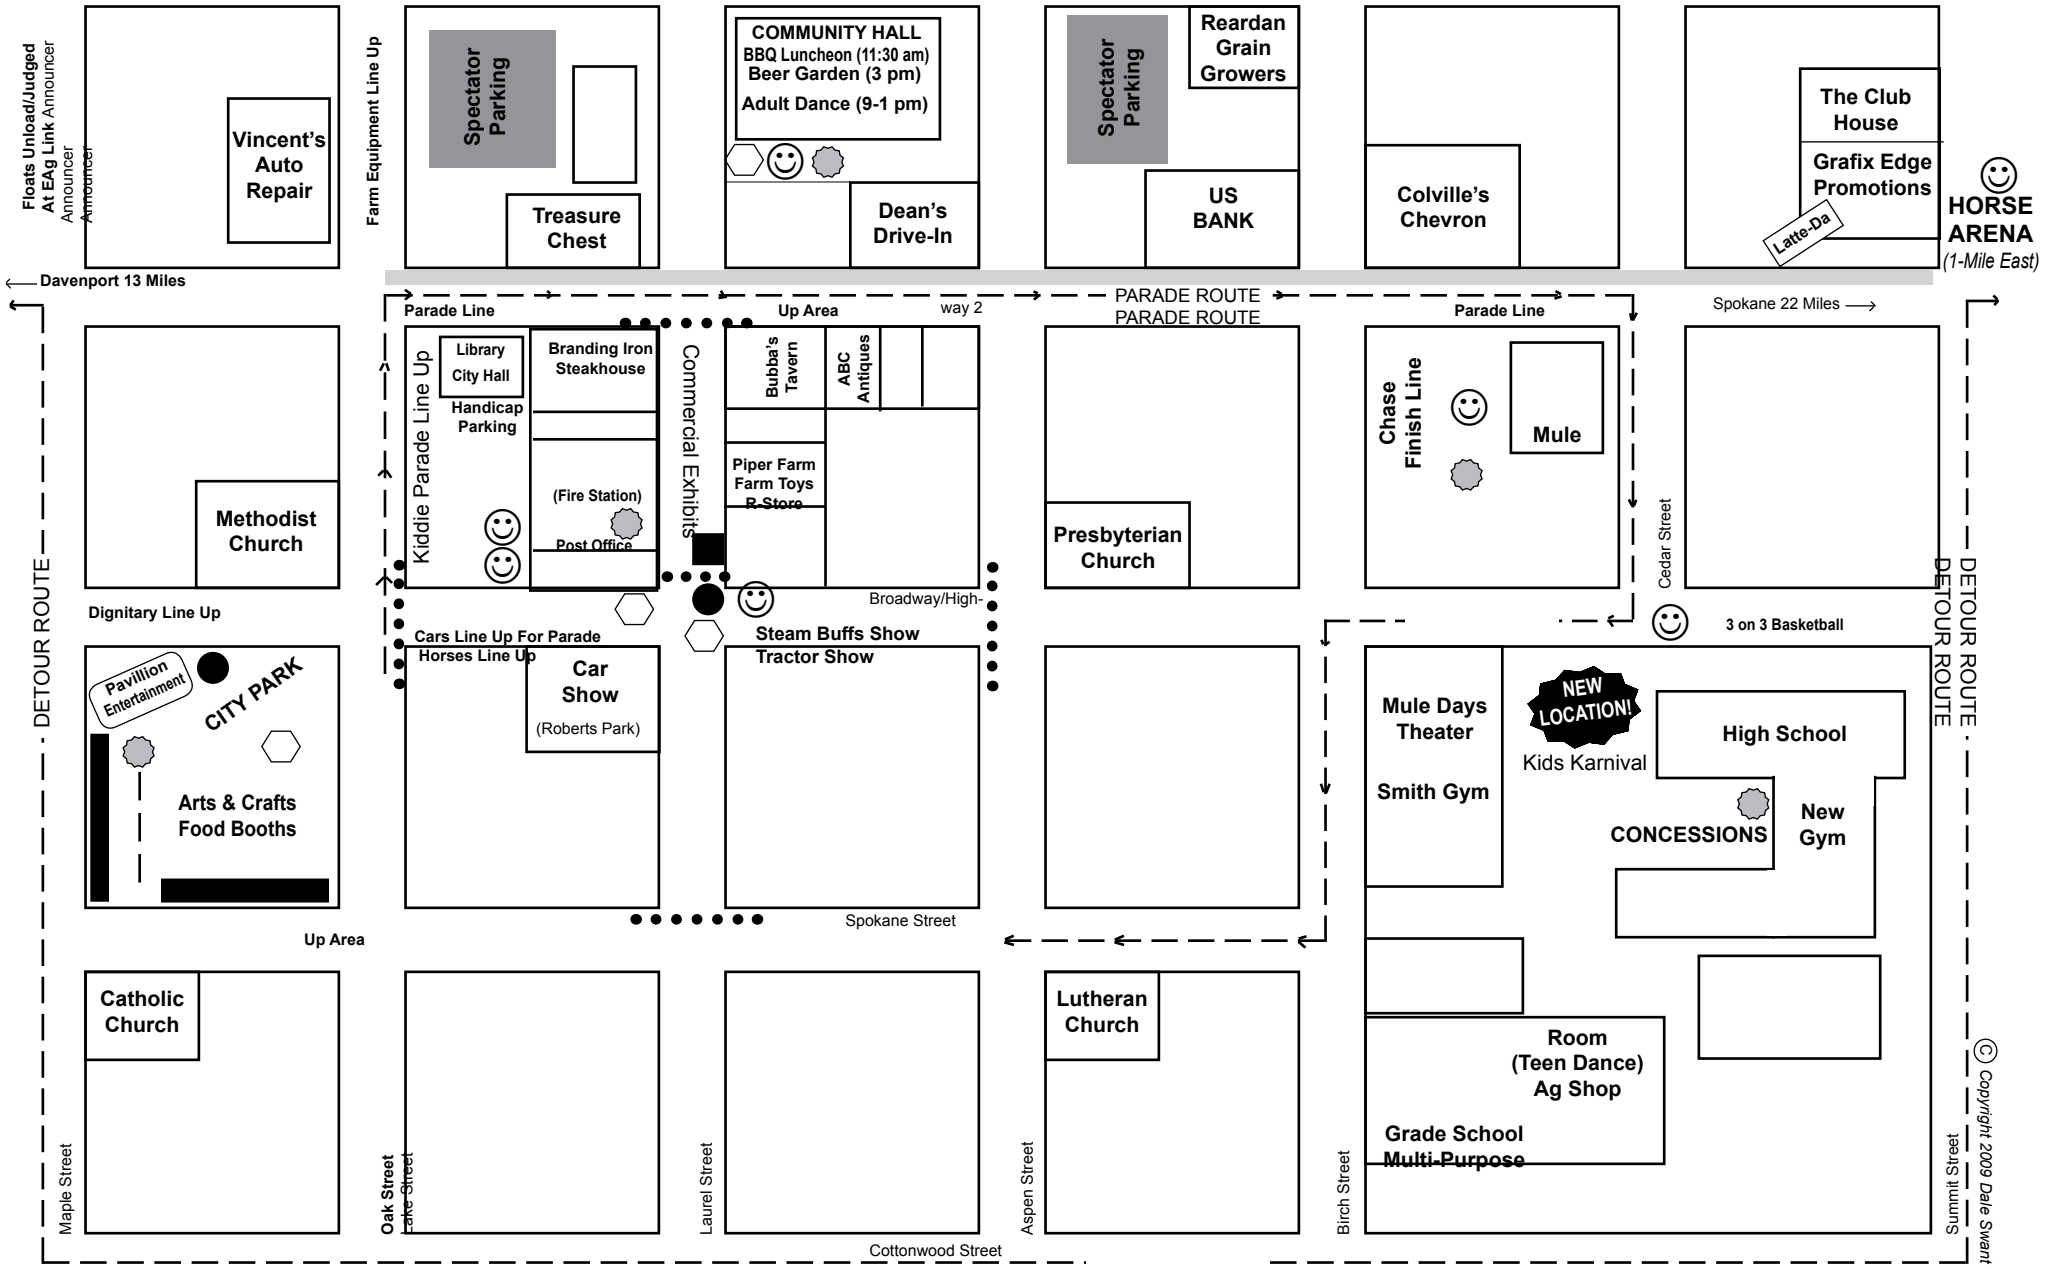

2009 REARDAN MULE DAYS PARADE ROUTE AND EVENT LOCATIONS

- Information, Souvenirs, First Aid
- ◻ Restrooms ☺
- ▬ Craft Show Exhibitor Parking
- ◻ Food Concessions
- ▬ Commercial Exhibits
- ▬ No Parking During The Parade
- Street Blocked After Parade
- Games For Kids

HORSE ARENA
(1-Mile East)

DETOUR ROUTE

Copyright 2009 Dale Swart
teats@turns.com